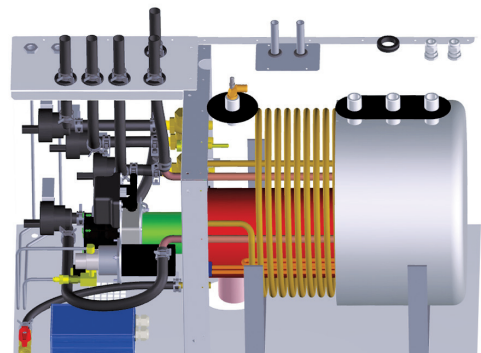

600 SERIES

The cleanest burning and only CARB approved burner system for recreational vehicles.

Aqua-Hot systems are certified for safe use in households, mobile homes and recreational vehicles in the United States and Canada by ETL (Intertek Testing Services)

Aqua-Hot Heating Systems Inc. 7501 Miller Dr. Frederick, CO 80504

Phone: 303-651-5500

Toll Free 800-685-4298

Fax: 303-857-9000

www.aquahot.com

RV-S-002-C